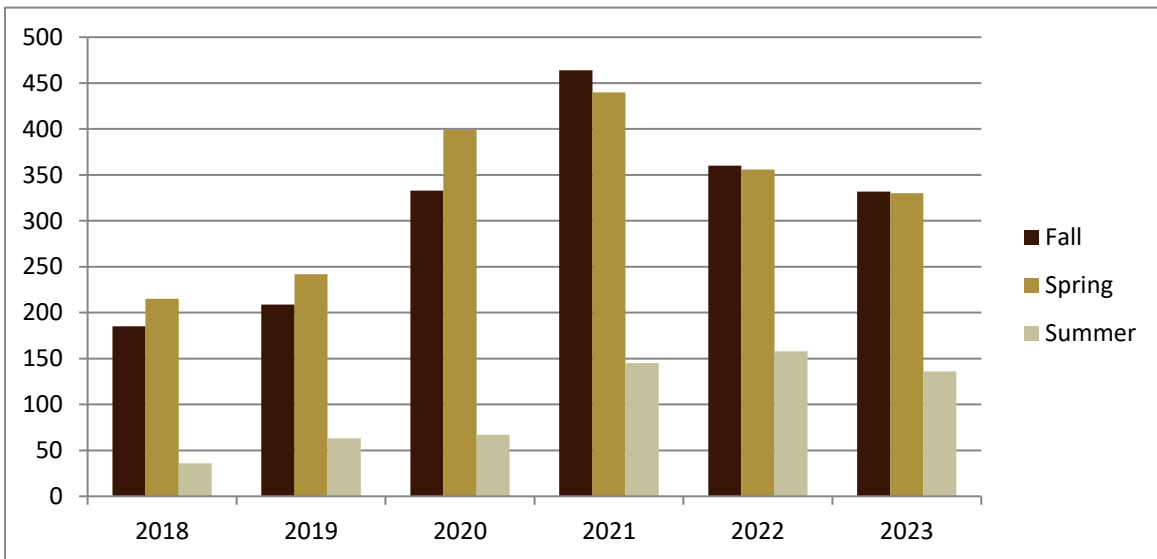

SMSU Nursing Program

Course Data

Academic Years 2018 to 2023

Enrolled by Term						
	2018	2019	2020	2021	2022	2023
Fall	185	209	333	464	360	332
Spring	215	242	399	440	356	330
Summer	36	63	67	145	158	136
Grand Total	436	514	799	1,049	874	798

SMSU Nursing Program

Course Data

Academic Years 2018 to 2023

Courses by Term						
	2018	2019	2020	2021	2022	2023
Fall	8	9	16	22	19	18
Spring	9	10	18	22	17	19
Summer	3	4	4	8	9	9
Grand Total	20	23	38	52	45	46