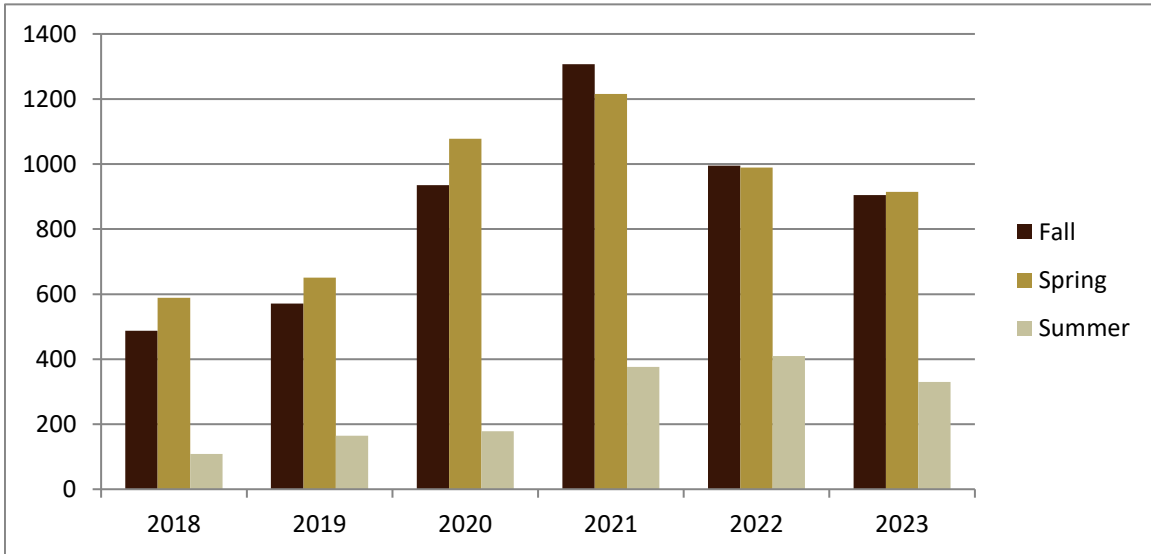

SMSU Nursing Program

Course Data

Academic Years 2018 to 2023

Enrolled by Term						
	2018	2019	2020	2021	2022	2023
Fall	185	209	333	464	360	332
Spring	215	242	399	440	356	330
Summer	36	63	67	145	158	136
Grand Total	436	514	799	1,049	874	798

SMSU Nursing Program

Course Data

Academic Years 2018 to 2023

Courses by Term						
	2018	2019	2020	2021	2022	2023
Fall	8	9	16	22	19	18
Spring	9	10	18	22	17	19
Summer	3	4	4	8	9	9
Grand Total	20	23	38	52	45	46

SMSU Nursing Program

Course Data

Academic Years 2018 to 2023

Credit Hours by Term						
	2018	2019	2020	2021	2022	2023
Fall	487	571	935	1,307	995	905
Spring	589	651	1,078	1,216	989	914
Summer	108	165	178	376	410	330
Grand Total	1,184	1,387	2,191	2,899	2,394	2,149