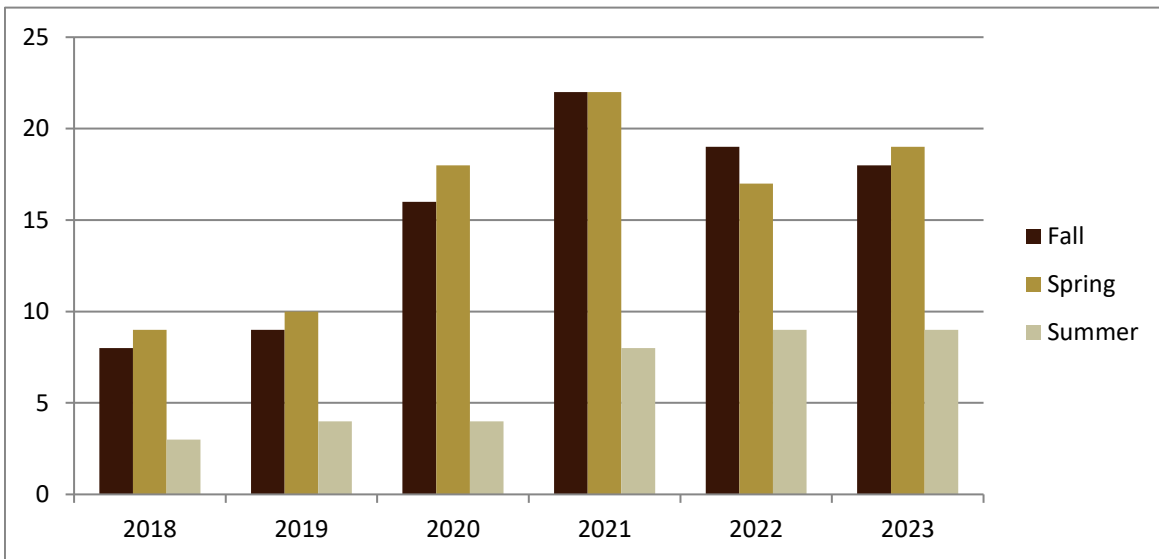

SMSU Nursing Program

Course Data

Academic Years 2018 to 2023

Enrolled by Term						
	2018	2019	2020	2021	2022	2023
Fall	185	209	333	464	360	332
Spring	215	242	399	440	356	330
Summer	36	63	67	145	158	136
Grand Total	436	514	799	1,049	874	798

SMSU Nursing Program

Course Data

Academic Years 2018 to 2023

Courses by Term						
	2018	2019	2020	2021	2022	2023
Fall	8	9	16	22	19	18
Spring	9	10	18	22	17	19
Summer	3	4	4	8	9	9
Grand Total	20	23	38	52	45	46